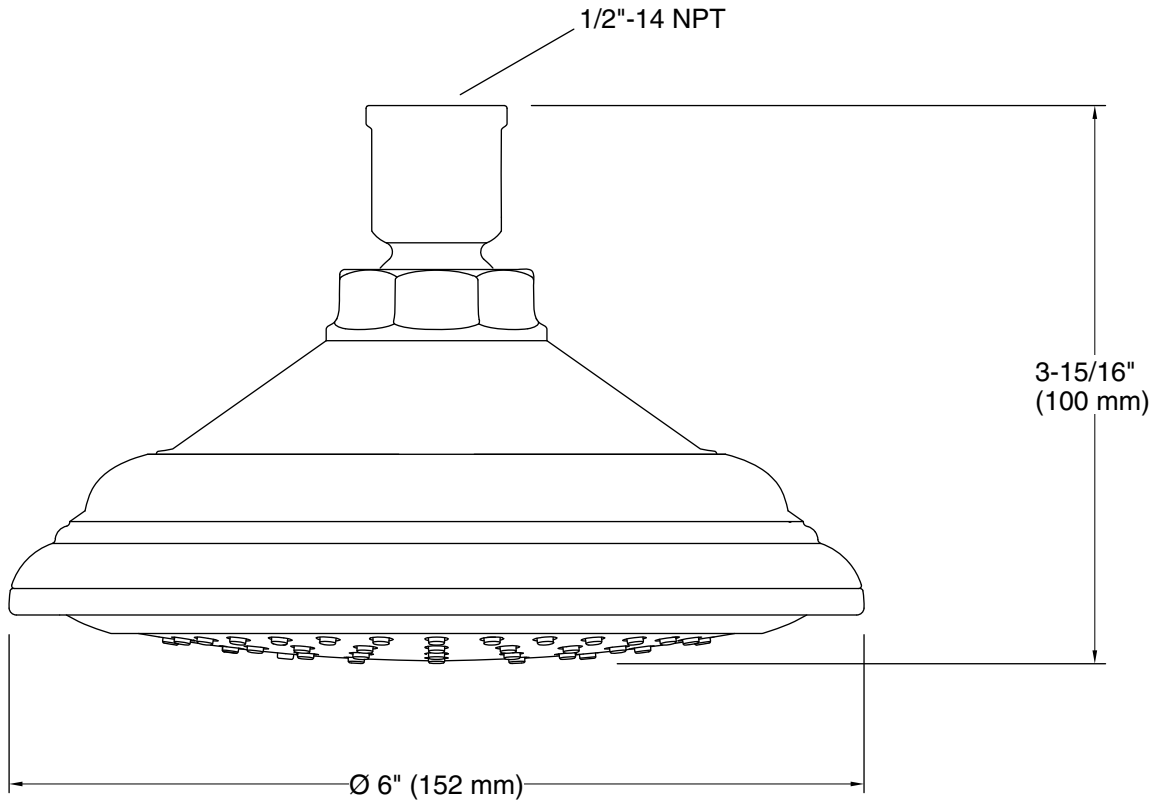

Features

- Single-function showerhead with 66-nozzle 5-1/2" (140 mm) diameter sprayface
- Optimized sprayface for maximum performance
- MasterClean™ sprayface features an easy-to-clean surface that withstands mineral buildup
- 2.5 gpm (9.5 lpm) maximum flow rate

Technology

- Katalyst™ air-induction technology infuses water with air, creating bigger drops for a more powerful spray

Installation

- 1/2 -14 NPT connection

Codes/Standards

ASME A112.18.1/CSA B125.1
DOE - Energy Policy Act 1992

Technical Information

All product dimensions are nominal.

Showerhead/Body Spray:

Rated maximum flow: 2.5 gal/min (9.5 l/min)

Notes

Install this product according to the installation guide.